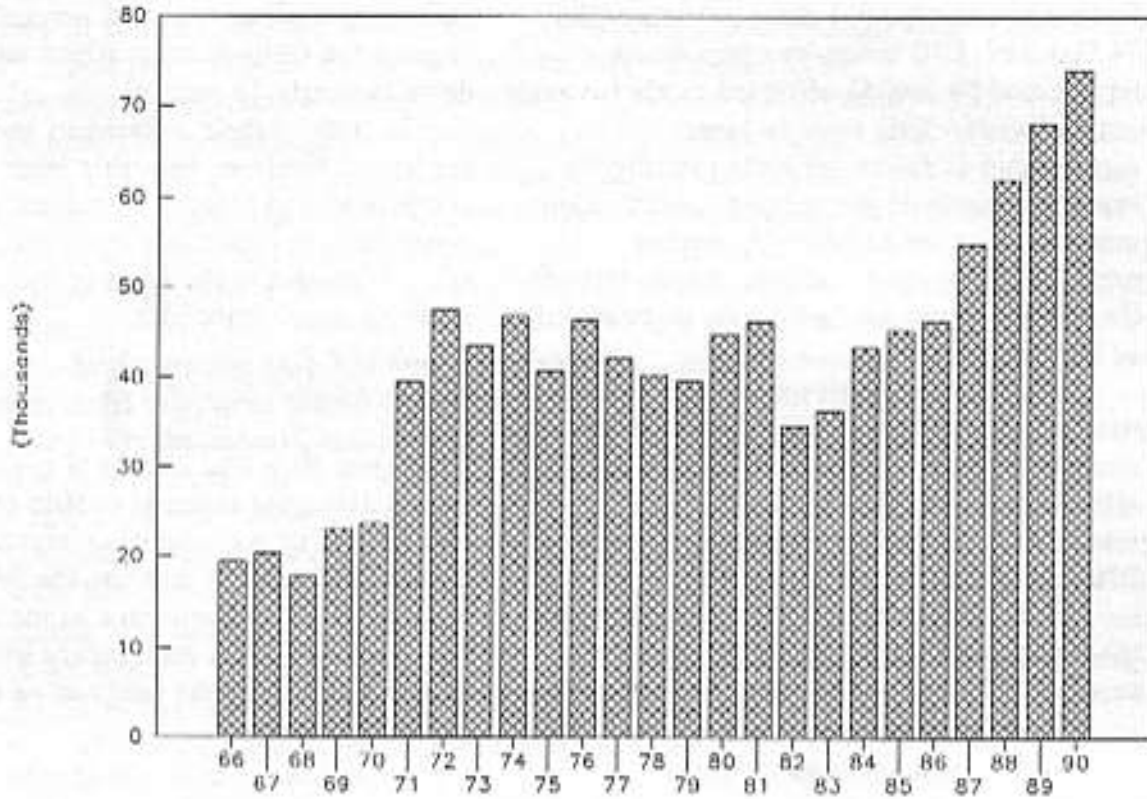

Hawaii State AFL-CIO

Average Membership, 1966-1990*

*Figures based on total per capita dues received per annum.

Prepared by UH, Center for Labor Education and Research, 1991